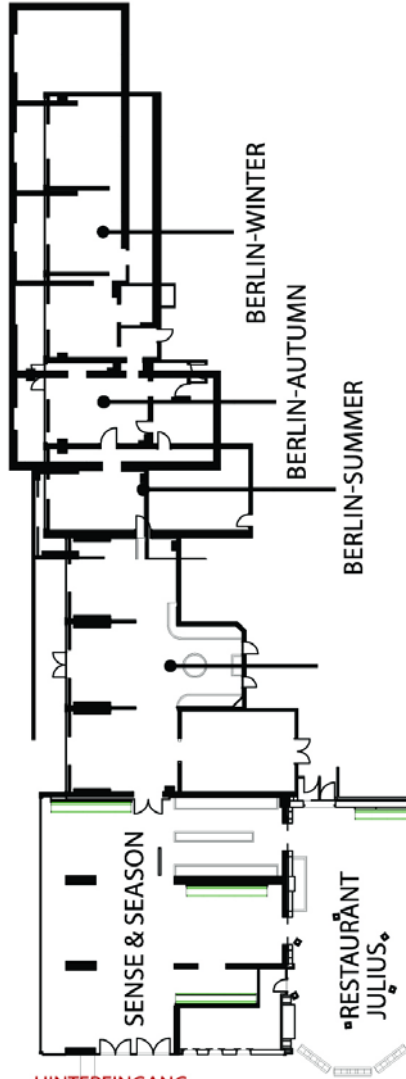

PARKPLATZFAHRT  
ENTRANCE TO PARKING LOT

# THE NEW WORLD

## RESTAURANT 4 SEASONS

HINTEREINGANG  
BACK ENTRANCE

HAUPTINGANG  
MAIN ENTRANCE

LOBBY

WC (LOWER LEVEL)

WORK & PLAY  
(LOWER LEVEL)

RECEPTION

BAR BERLIN,  
BERLIN