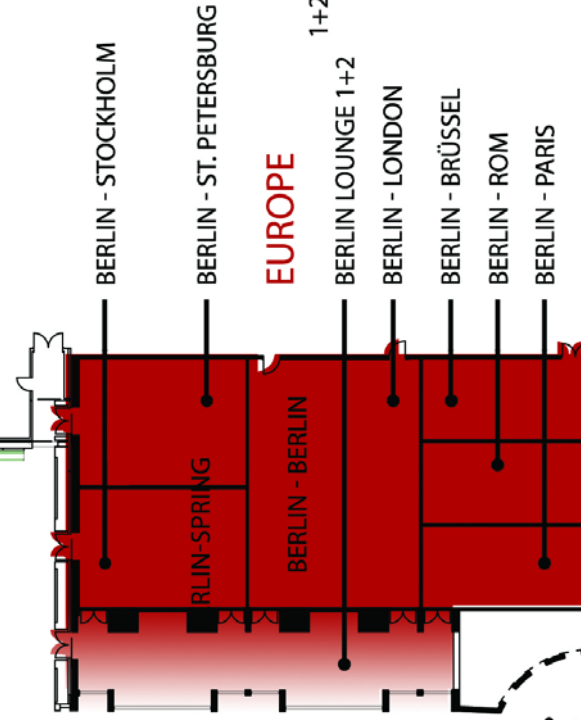

PARKPLATZFAHRT  
ENTRANCE TO PARKING LOT

# THE NEW WORLD

## RESTAURANT 4 SEASONS

HINTEREINGANG  
BACK ENTRANCE

HAUPTINGANG  
MAIN ENTRANCE

LOBBY

WC (LOWER LEVEL)

WORK & PLAY  
(LOWER LEVEL)

RECEPTION

BAR BERLIN,  
BERLIN