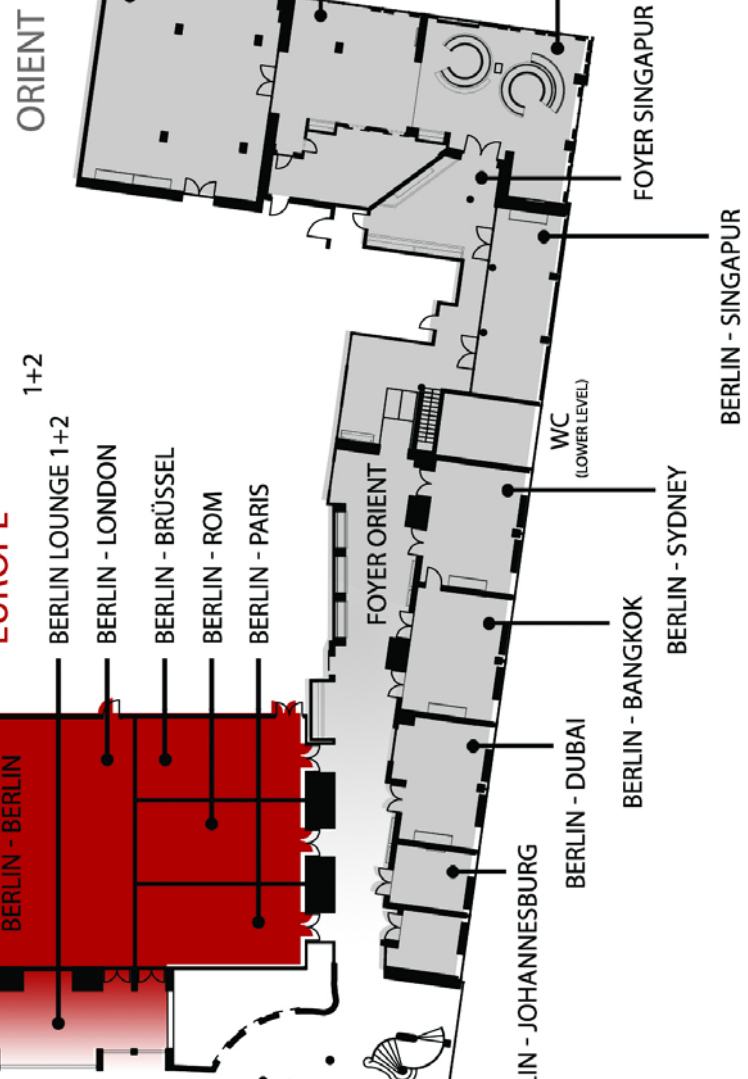

PARKPLATZFAHRT  
ENTRANCE TO PARKING LOT

# THE NEW WORLD

## RESTAURANT 4 SEASONS

HINTEREINGANG  
BACK ENTRANCE

HAUPTINGANG  
MAIN ENTRANCE

LOBBY

WC (LOWER LEVEL)

WORK & PLAY  
(LOWER LEVEL)

RECEPTION

BAR BERLIN,  
BERLIN