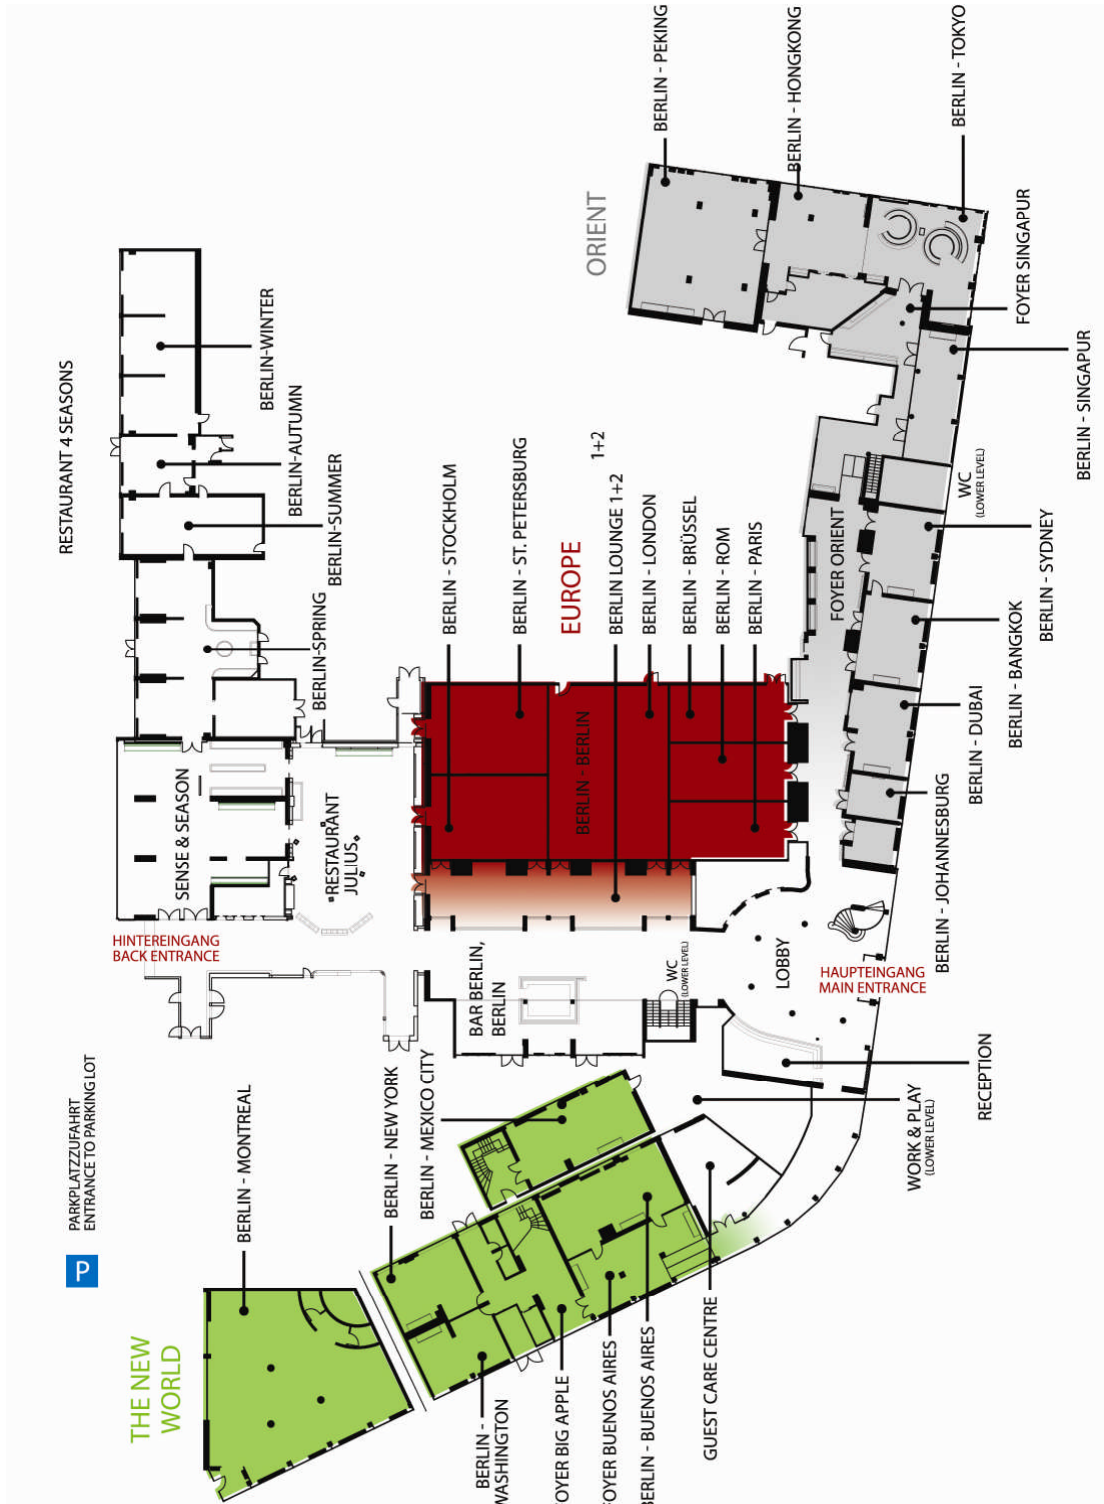

**Lageplan
Floorplan**

Wir erstellen auf Anfrage individuelle 3D-Raumpläne nach Ihren Anforderungen.

We can create individual 3D room plans according to your requirements.

RAUMKAPAZITÄTEN/ ROOM CAPACITIES

	Bereich (qm)/Area (sqm)	Höhe in m/Height in m	Länge x Breite in m/ Length x Width in m	Türbreite in m/ Doorwidth in m	Parlamentarisch/ Classroom	Stuhlleihen/ Theatre Style	Bankett/ Round Tables	U-Form/ U-shaped	Cabaret	Block/ Oval	Legen/Informal Seating	Stehempfang/ Cocktail Reception	Tageslicht/Daylight	Verdunkelbar/Black-Out	Kombinierbar/Combinabl
EuroPE															
Berlin Lounge 1+2	130	5	24,44 x 6,58									150	✓		✓
Foyer Berlin + Bar	410		24,44 x 16,77									300	✓		✓
Berlin-Berlin	543	5	33,45 x 16,26	1,68	440	550	416		350			1200		✓	✓
Berlin-Stockholm	90	5	11,01 x 8,09	1,68	60	100	60	33		26		180		✓	✓
Berlin-St. Petersburg	90	5	11,01 x 8,07	1,68	60	100	60	33		26		180		✓	✓
Berlin-Berlin 1 (Stockholm + St. Petersburg)	180	5	16,26 x 11,01	1,68	120	180	150	70	105	48		260		✓	✓
Berlin-London	180	5	16,26 x 11,14	1,68	120	180	150	70		48		260		✓	✓
Berlin-Berlin 2 (Stockholm + St. Petersburg + London)	360	5	16,26 x 22,15	1,68	240	360	300		231			520		✓	✓
Berlin-Paris	60	5	11,09 x 5,35	1,68	30	60	30	25		23		80		✓	✓
Berlin-Rom	60	5	11,09 x 5,40	1,68	30	60	30	25		23		80		✓	✓
Berlin-Brüssel	60	5	11,09 x 5,31	1,68	30	60	30	25		23		80		✓	✓
Berlin-Berlin 3 (Paris + Rom + Brüssel)	180	5	16,26 x 11,09	1,68	120	180	150	70	105	48		260		✓	✓
Berlin-Berlin 4 (London + Paris + Rome + Brüssels)	363	5	16,26 x 22,33	1,68	240	360	300		231			520		✓	✓
Berlin-Berlin 5 (Paris + Rom)	120	5	11,09 x 10,73	1,68	60	120	60	30	63	40		160		✓	✓
Berlin-Berlin 6 (Rom + Brüssel)	120	5	11,09 x 10,81	1,68	60	120	60	30	63	40		160		✓	✓
ORIENT															
Berlin-Johannesburg	21	2,92	5,33 x 4,07	1,71			10			10			✓		
Berlin-Dubai	47	2,95	8,95 x 5,32/6,32	1,71	20	28	20	18		20		40	✓		
Berlin-Bangkok 1	26	2,98	4,39 x 6,33	1,71			10			8	8		✓		✓
Berlin-Bangkok 2	25	2,98	4,03 x 6,33	1,71			10			8	8		✓		✓
Berlin-Bangkok	51	2,98	8,19 x 6,33	1,71	20	32	30	18		20	16	40	✓		✓
Berlin-Sydney 1	26	2,98	4,05 x 6,29	1,71			10			8	8		✓		✓
Berlin-Sydney 2	26	2,98	4,17 x 6,29	1,71			10			8	8		✓		✓
Berlin-Sydney	52	2,98	8,32 x 6,29	1,71	20	32	30	18		20	16	40	✓		✓
Berlin-Singapur	58	2,80	12,60 x 4,65	2,09						20	6	40	✓	✓	
Foyer Singapur	43	3	6,26/3,72 x 6,55												✓
Berlin-Tokyo	98	3	7,30/10,86 x 10,75	2,2							34	50	✓		✓
Berlin-Hongkong	75	3	7,65/10,20 x 9,30	1,91	30	50	40	25		28	12	40	✓		
Berlin-Peking	157	3	13,52 x 11,59	2,15	48	110	100	30	63	30		150	✓	✓	✓
Foyer Orient	135	3	3,27/6,85 x 31,73												✓
THE NEW WORLD															
Berlin-Buenos Aires	73	2,89	12,31 x 6,43	2,12	35	60	50	30		32		90	✓		
Foyer Buenos Aires	67	2,89	12,31 x 5,63										✓		✓
Berlin-Mexico City (UG - lower level)	72	2,40/ 2,10	6,03 x 12,25	2,05	30	60	40	32		28		80	✓		
Berlin-New York	50	3	6,83/6,13 x 8,14	2,1	20	32	30	18		20		40	✓		
Berlin-Washington	46	2,99	5,99 x 8,34	2,1	18	28	20	12		10		40	✓		
Foyer Big Apple	213												✓		✓
Berlin-Montreal	230	4,10	19,51/5,37 x 6,81/16,48	2,87	70	120	100	35	63	35		250	✓