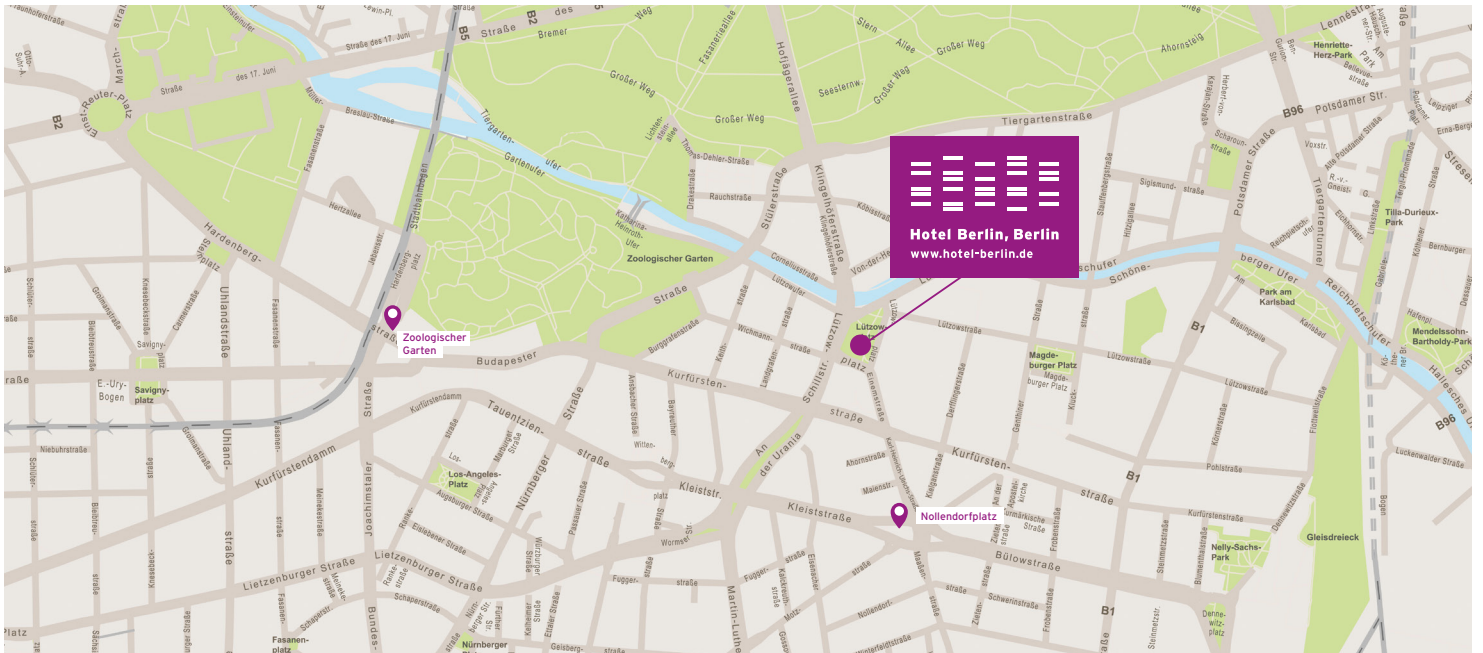

Hotel Berlin, Berlin

DIRECTIONS

BY TRAIN / METRO

FROM HAUPTBAHNHOF STATION

Take the S-Bahn metro lines S5, S9 or S75 to the station "Zoologischer Garten" (20 min.). From there, take the bus 100 to the stop Lützowplatz. Approx. 10 minutes by taxi.

FROM STATION U-NOLLENDORFPLATZ

Take the U-Bahn metro lines U2, U3 and U1 to the station "U-Nollendorfplatz". Exit the station in the direction of "Karl-Heinrich-Ulrichs-Straße". The road leads directly to the hotel. (approx. 5 min).

GPS-Code: Latitude N52° 30.23', Longitude E13° 21.19

ENTFERNUNGEN

Berlin Hauptbahnhof Station	ca.	4,1 km
Station Zoologischer Garten	ca.	1,0 km
Airport Tegel	ca.	8,8 km
Airport Schönefeld	ca.	23,0 km
ICC/Messe Exhibition Grounds	ca.	6,6 km
Motorway	ca.	4,4 km
City Centre	ca.	0,5 km
Kurfürstendamm	ca.	1,2 km
Potsdamer Platz	ca.	1,7 km
Nordic Embassies	ca.	0,5 km
Konrad Adenauer Stiftung	ca.	0,4 km
Brandenburger Tor	ca.	3,7 km

BY CAR

From highway A100 take exit Kurfürstendamm. Drive straight until the sign "An der Urania" and then turn left. The hotel is one block along on the right-hand side. Parking entrance via "Karl-Heinrich-Ulrichs-Straße" (turn right behind the main entrance at Lützowplatz).